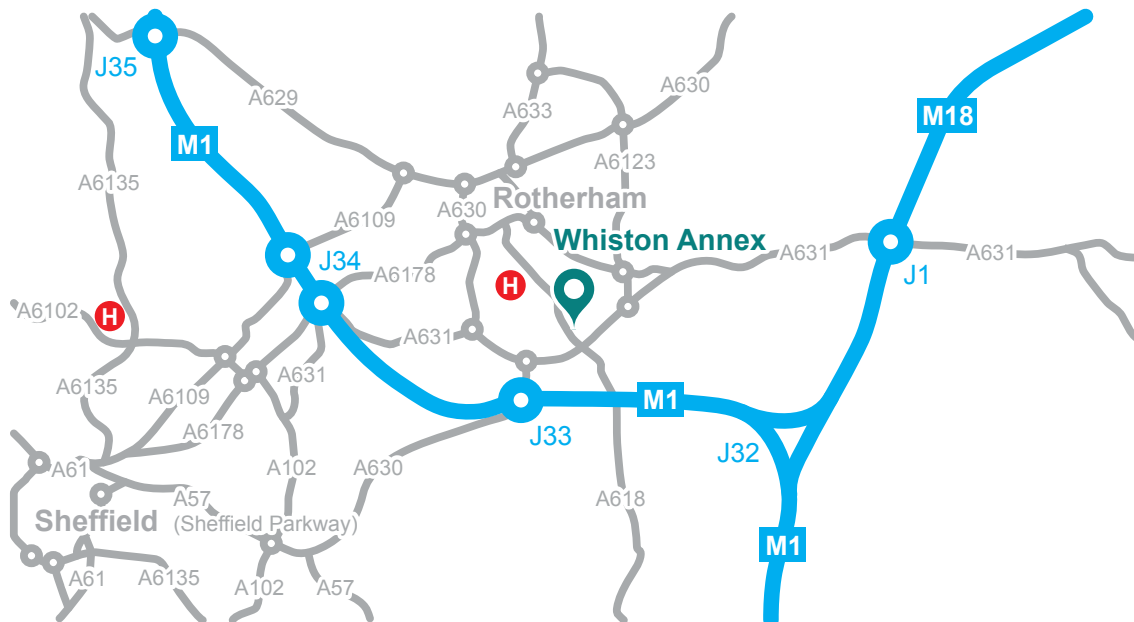

Whiston Annex

Directions from M1:

- Exit M1 at J33.
- Exit onto the A630 (Rotherham).
- At the next roundabout take the second exit onto the A631 (Bawtry).
- At the approaching junction bear left onto the slip road.
- Turn left onto the A618 (Moorgate Road).
- Continue 800 metres and take your first right onto Whiston Grange. The house is the first on your right.